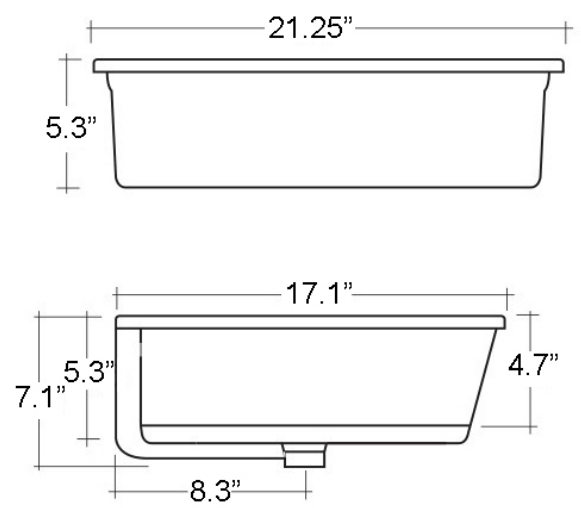

Features

- Ceramic
- With overflow
- Under-mount installation
- Without faucet hole

City 54.43

SKU# | Option:

- City 54.43 | White

| | | | |
|-----------------------------------|--------------------------------------|--|---|
| <p>Collection City</p> | <p>Model City 54.43</p> | <p>Dimensions Metric <i>1 inch = 2.54 cm</i> <i>1 inch = 25.4 mm</i></p> |  <p>1051 Lea Drive - Collegeville, PA 19426 Tel. 215 513 9400 - Fax 610 831 0215 www.ws bathcollections.com - info@ws bathcollectins.com</p> |
|-----------------------------------|--------------------------------------|--|---|

Collection
City

Model |
City 54.43

Dimensions Metric
1 inch = 2.54 cm
1 inch = 25.4 mm

WS[®]
BATH
COLLECTIONS

1051 Lea Drive - Collegeville, PA 19426
Tel. 215 513 9400 - Fax 610 831 0215
www.ws bathcollections.com - info@ws bathcollections.com

1 inch = 2.54 cm
1 inch = 25.4 mm

WS[®]
BATH
COLLECTIONS

1051 Lea Drive - Collegeville, PA 19426
Tel. 215 513 9400 - Fax 610 831 0215

www.ws bathcollections.com - info@ws bathcollections.com