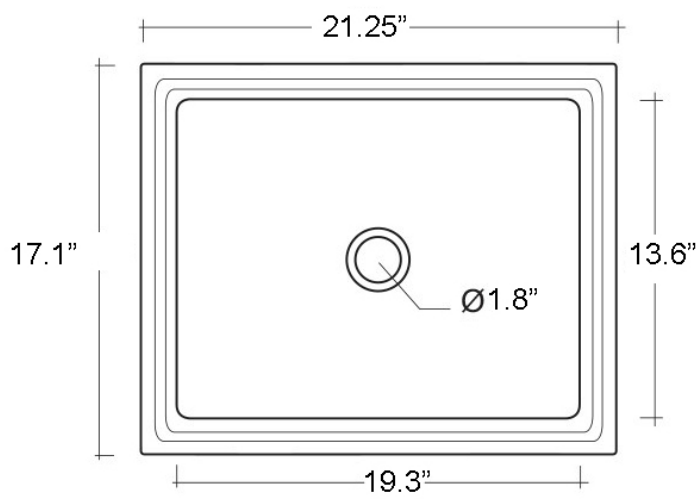

Features

- Ceramic
- With overflow
- Under-mount installation
- Without faucet hole

City 54.43

SKU# | Option:

- City 54.43 | White

| | | | |
|-----------------------------------|--------------------------------------|--|---|
| <p>Collection City</p> | <p>Model City 54.43</p> | <p>Dimensions Metric <i>1 inch = 2.54 cm</i> <i>1 inch = 25.4 mm</i></p> |  <p>1051 Lea Drive - Collegeville, PA 19426 Tel. 215 513 9400 - Fax 610 831 0215 www.ws bathcollections.com - info@ws bathcollectins.com</p> |
|-----------------------------------|--------------------------------------|--|---|

Collection
City

Model |
City 54.43

Dimensions Metric
1 inch = 2.54 cm
1 inch = 25.4 mm

WS[®]
BATH
COLLECTIONS

1051 Lea Drive - Collegeville, PA 19426
Tel. 215 513 9400 - Fax 610 831 0215
www.ws bathcollections.com - info@ws bathcollections.com

MOUNTING HARDWARE

Wall-mount installation

Vessel/ countertop installation

Bolts

Silicone (*optional*)

Collection
City

Model |
City

Dimensions Metric

1 inch = 2.54 cm
1 inch = 25.4 mm

WS[®]
BATH
COLLECTIONS

1051 Lea Drive - Collegeville, PA 19426
Tel. 215 513 9400 - Fax 610 831 0215

www.ws bathcollections.com - info@ws bathcollections.com